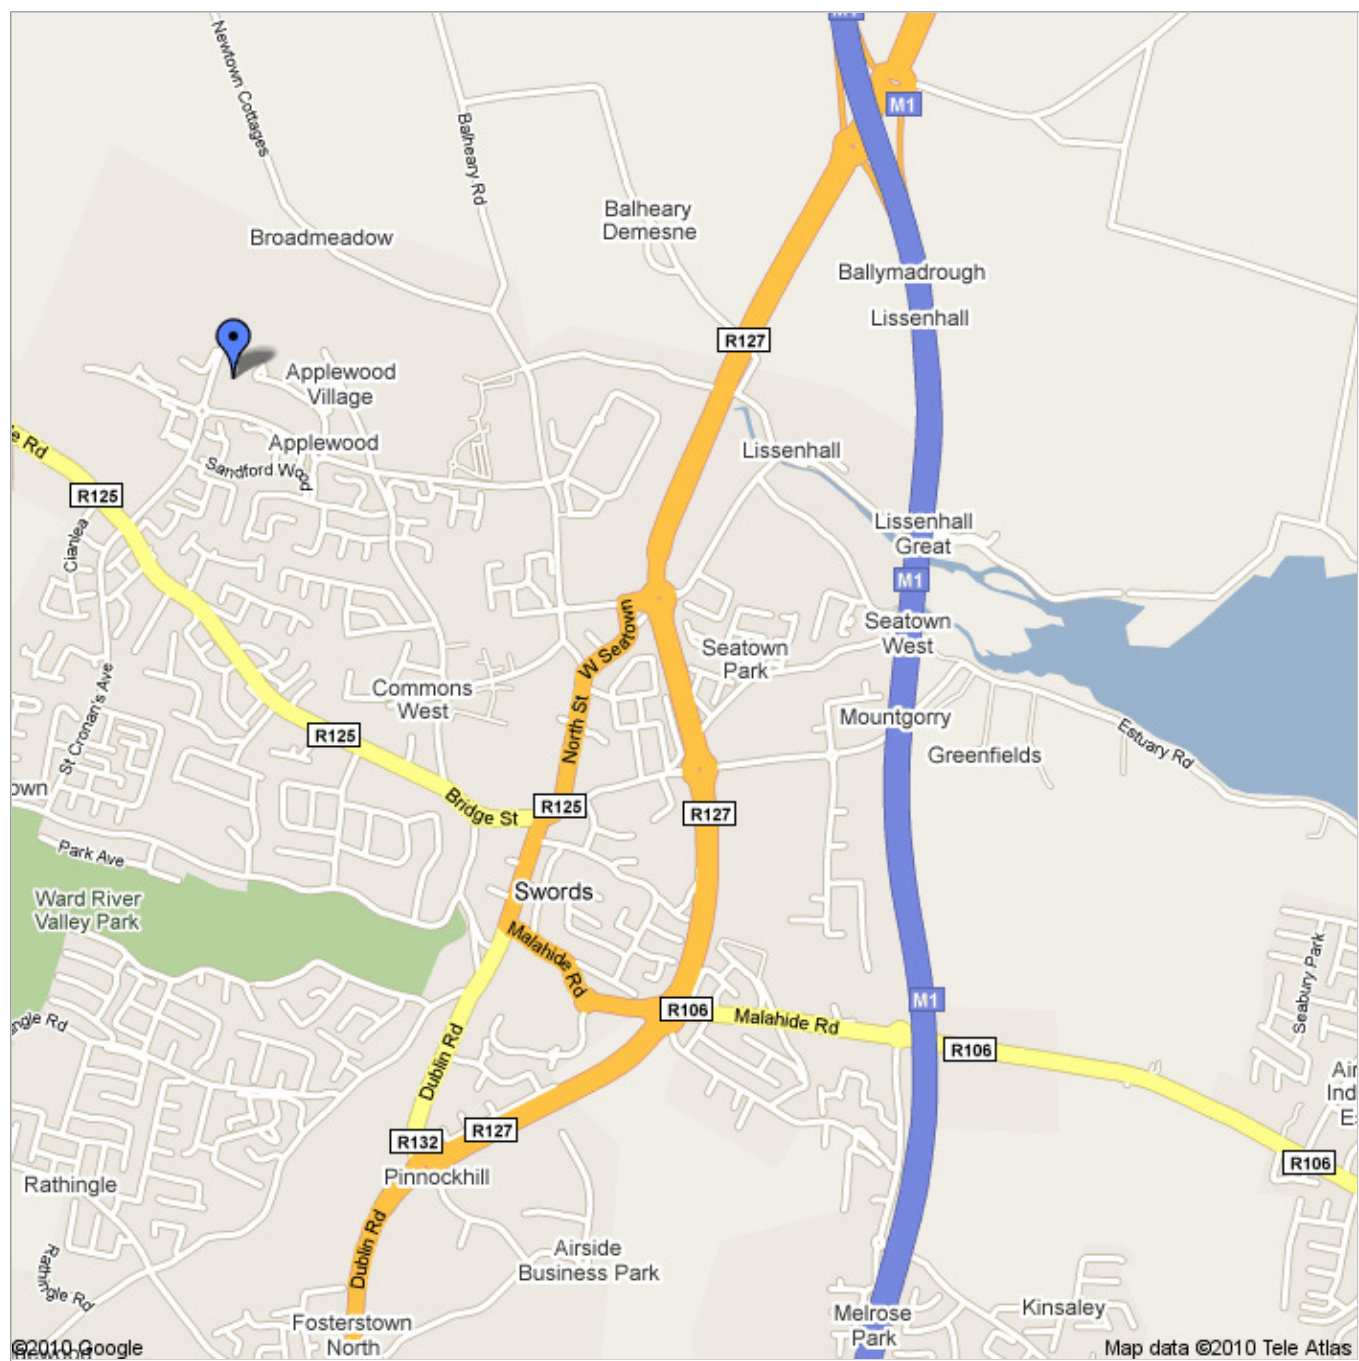

Get Google Maps on your phone

Text the word "GMAPS" to 466453

Thornleigh Educate Together National School.

Mixed Primary School that caters for Junior Infant to 6th class pupils, situated beside Applewood Village in Swords, Co. Dublin.

[Thornleigh Educate Together National School](#)

Mixed Primary School that caters for Junior Infant to 6th class pupils, situated beside Applewood Village in Swords, Co. Dublin.